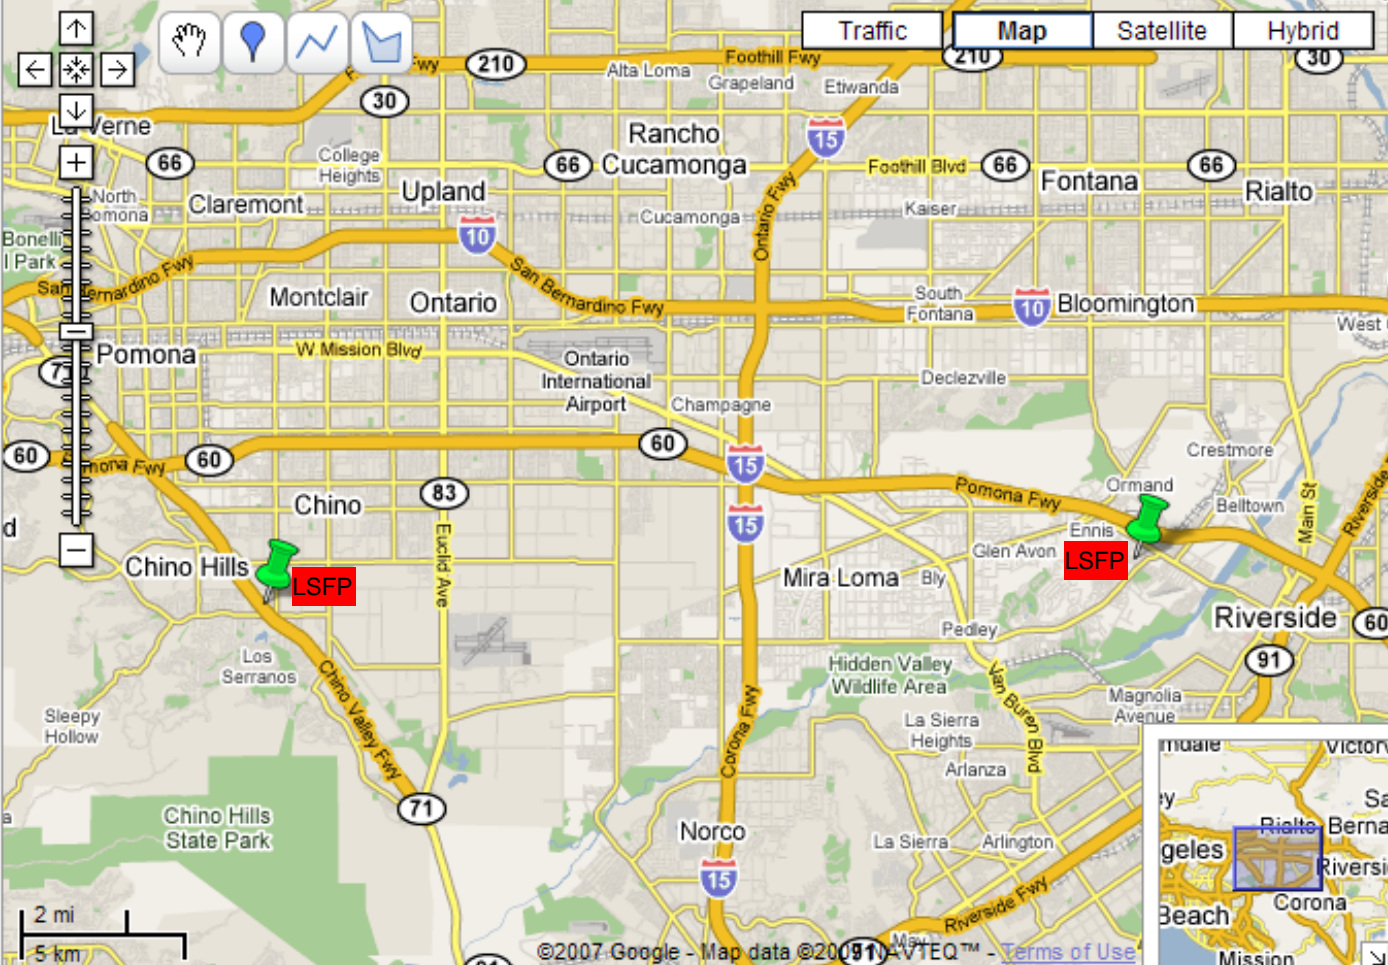

# Live Scan Fingerprinting Plus

14726 Ramona Ave, 4th FL, Suite E8, Chino, CA 91710

4183 Riverview Drive, Riverside, CA 92509

Visit our Website for more information at

**<http://www.LiveScanFP.com>**

*We appreciate your business!*

Traffic Map Satellite Hybrid

2 mi  
5 km

©2007 Google - Map data ©2009 AVTEQ™ - Terms of Use